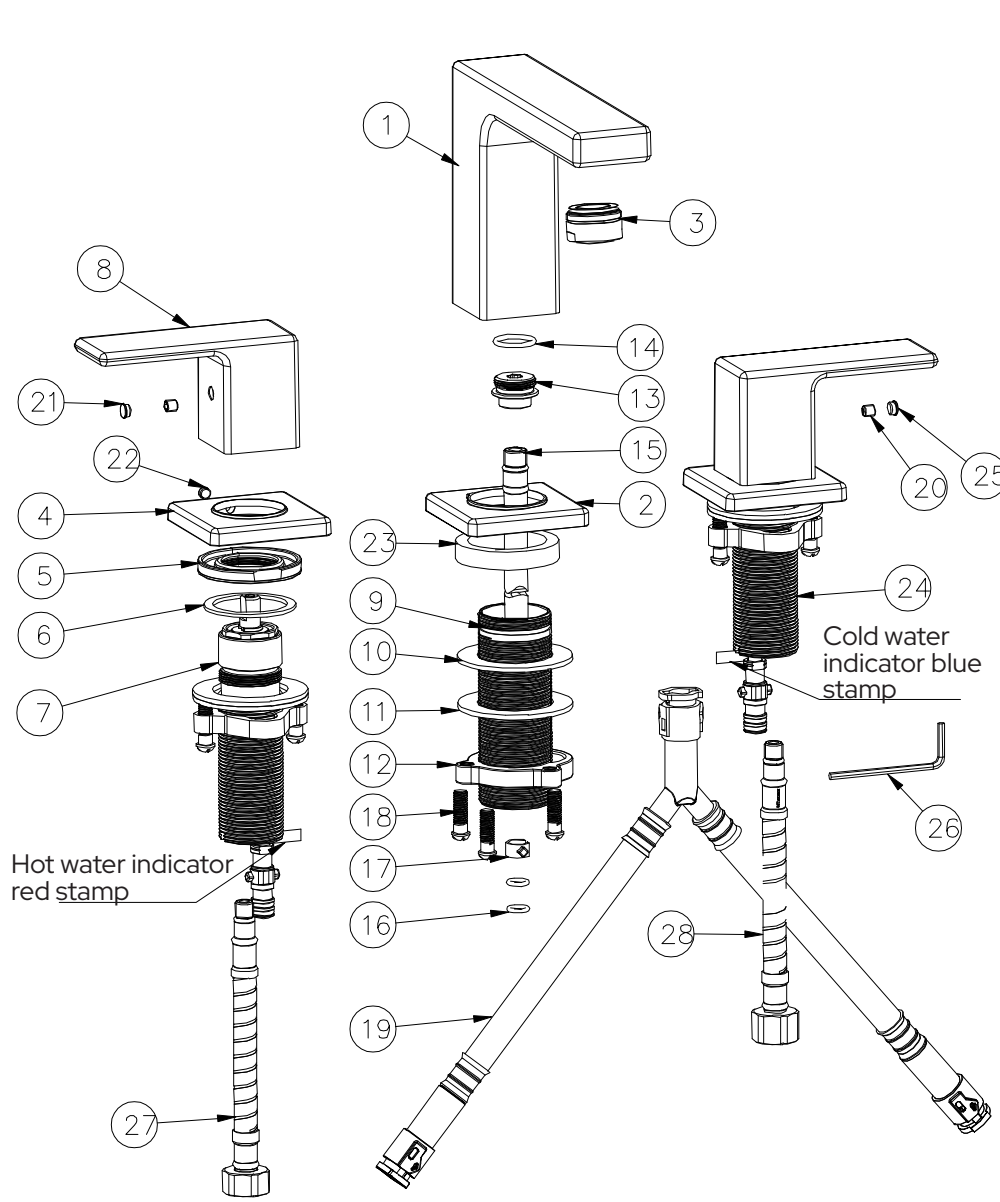

Parts Breakdown

BA-600-03

Widespread Bathroom Faucet

No.	Description	Quantity
1	Body	1
2	Base	1
3	Neoperl Aerator	1
4	Base	2
5	Connector	2
6	Washer	2
7	Valve Core Component (left)	1
8	Handle	2
9	Shank	1
10	Washer	1
11	Washer	1
12	Shank Housing	1
13	Connector	1
14	O-ring	1
15	Hoses	1
16	O-ring	2
17	Hoses	1
18	O-ring	2
19	Quick-Connect Hose Lock	1
20	Screw	2
21	Red Button	1
22	Screw	2
23	Foam Pads	1
24	Valve Core Component (right)	1
25	Blue Button	1
26	Allen Key	1
27	Hose Assembly - Cold	1
28	Hose Assembly - Hot	1